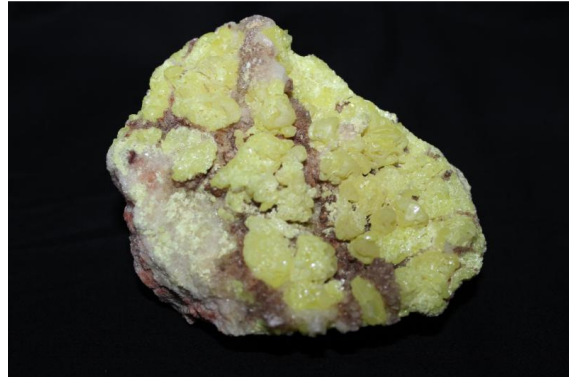

The minerals on the monthly offering are sure to please. Read the offering sheet for all the glorious details.

[Click for Offering Sheet](#)

Sulfur